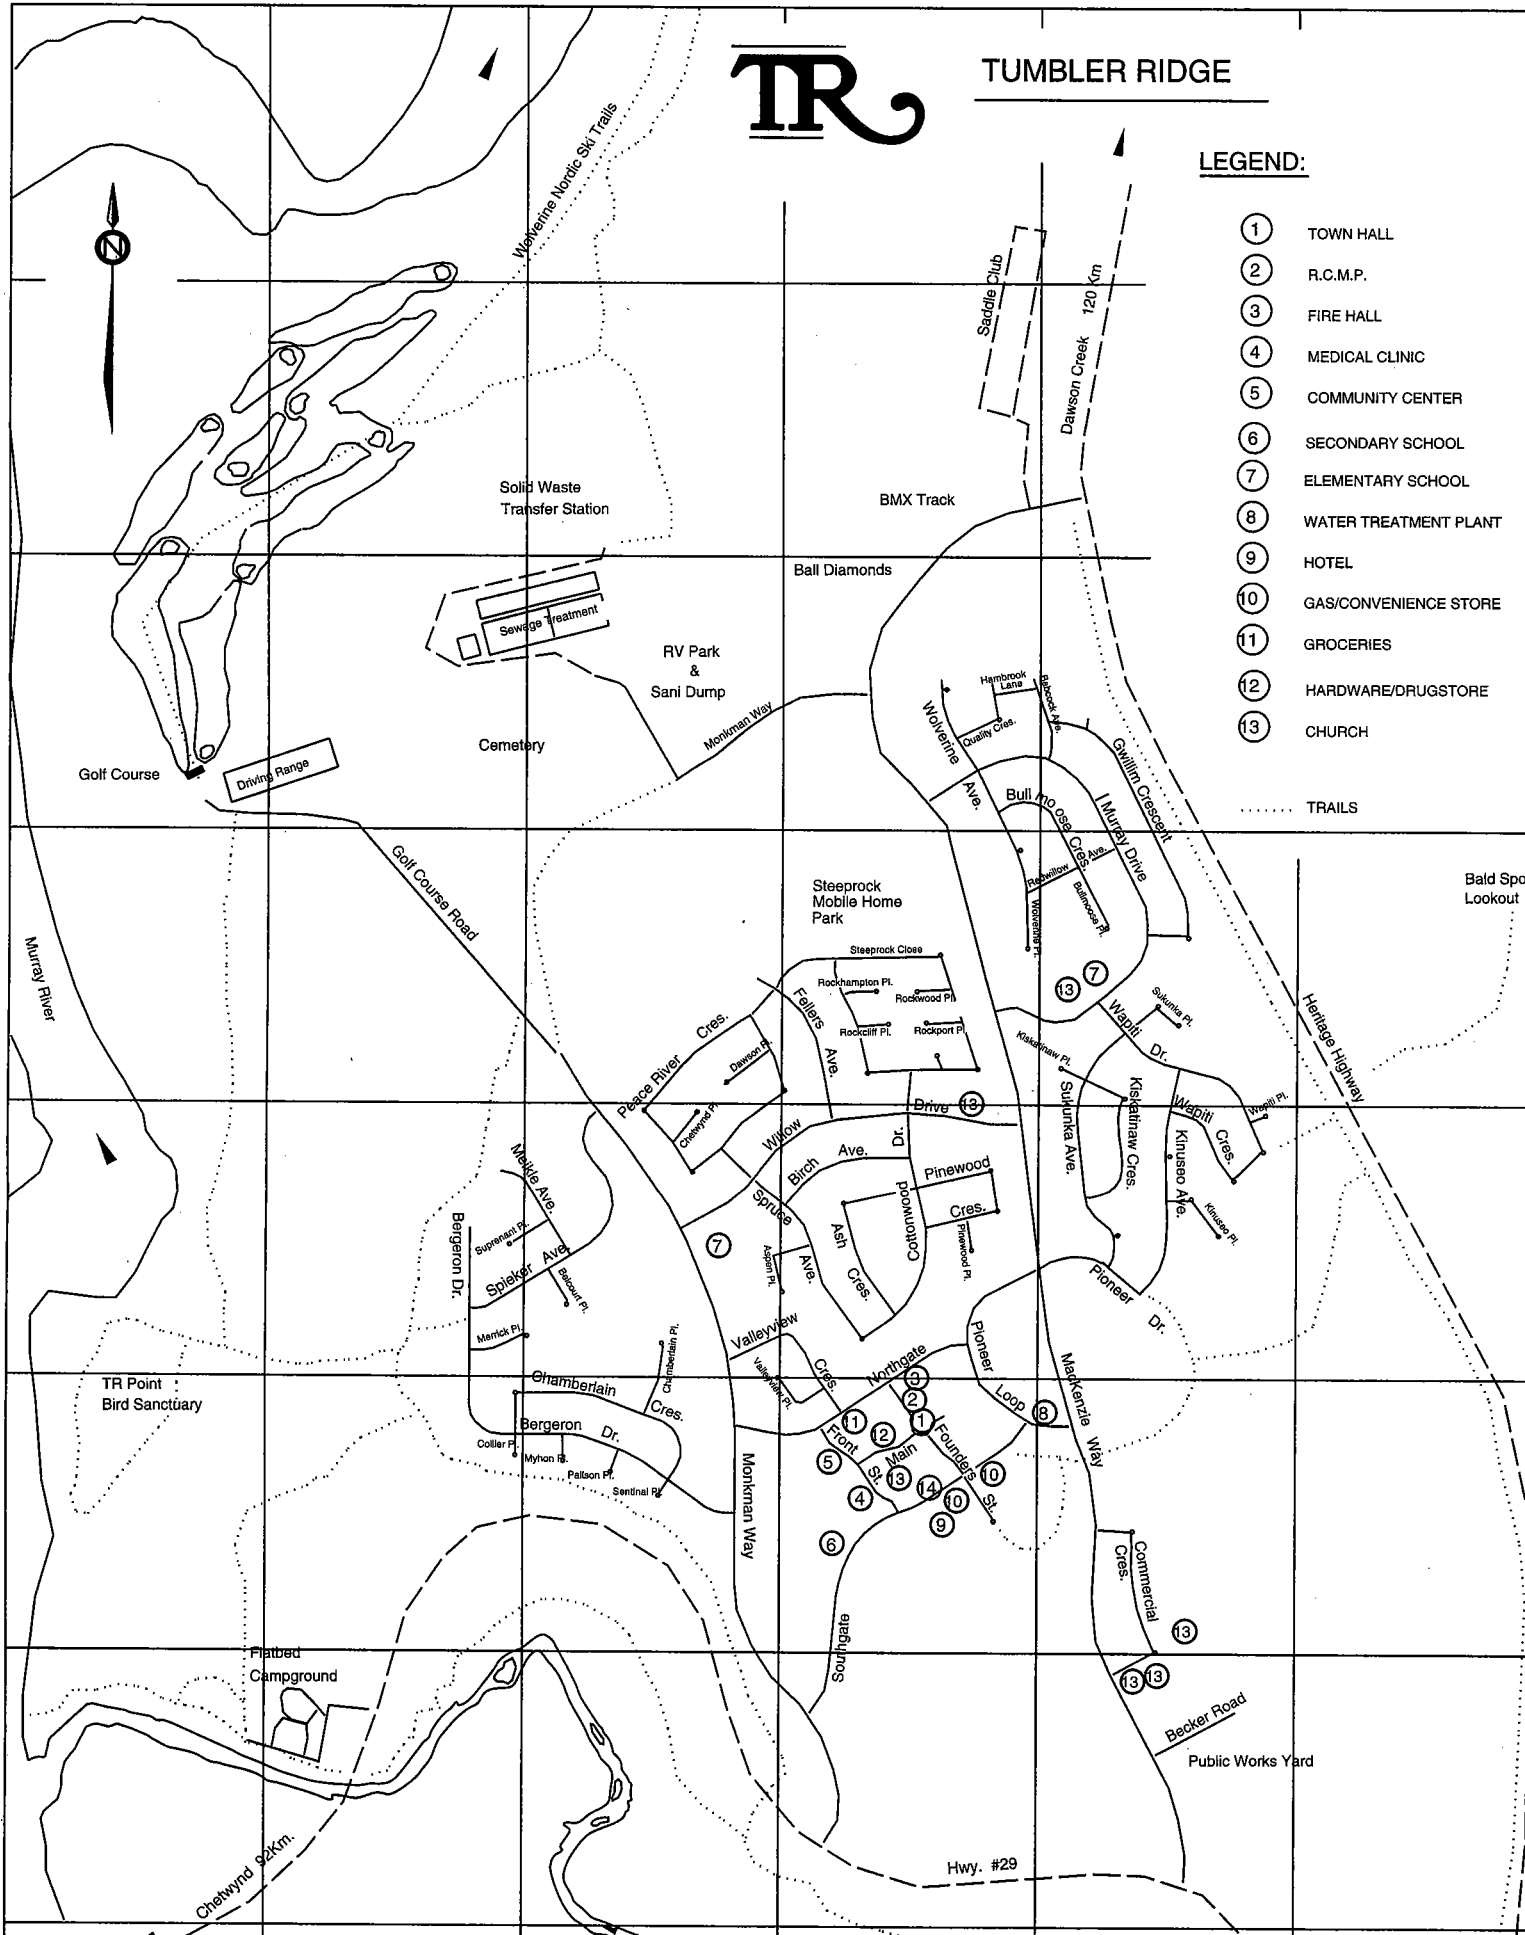

A

B

C

D

E

F

TUMBLER RIDGE

LEGEND:

- ① TOWN HALL
- ② R.C.M.P.
- ③ FIRE HALL
- ④ MEDICAL CLINIC
- ⑤ COMMUNITY CENTER
- ⑥ SECONDARY SCHOOL
- ⑦ ELEMENTARY SCHOOL
- ⑧ WATER TREATMENT PLANT
- ⑨ HOTEL
- ⑩ GAS/CONVENIENCE STORE
- ⑪ GROCERIES
- ⑫ HARDWARE/DRUGSTORE
- ⑬ CHURCH
- TRAILS

Street Index:

Ash Cres.5D	Cottonwood Dr.5D	Merrick Pl.5B		
Aspen Pl.6D	Dawson Pl.5C	Murray Dr.4E		
Babcock Ave.3E	Fellers Ave4D	Myhon Pl.6C	Rockport Pl.4D	
Becker Rd.7E	Founders St.6D	Northgate5D	Rockwood Pl.4D	Valleyview Pl.6D
Belcourt Pl.5C	Golf Course Rd.4B	Pallson Pl.6C	Rockford Pl.4D	Wapiti Cres.5E
Bergeron Dr.6C	Gwllim Cres.3E	Peace River Cres.4C	Sentinal Pl.6C	Wapiti Dr.4E
Birch Ave.5D	Hambrook Lane3D	Pinewood Cres.5D	Southgate6D	Wapiti Pl.5E
Bullmoose Cres.3D	Kinuseo Ave.5E	Pinewood Pl.5D	Spieker Ave.5C	Willow Dr.5D
Bullmoose Pl.4E	Kinuseo Pl.5E	Pioneer Dr.5E	Spruce Ave.5D	Wolverine Ave.3D
Chamberlain Cres.6C	Kinuseo Pl.5E	Pioneer Loop5D	Steepprock Close4D	Wolverine Pl.4D
Chamberlain Pl.5C	Kiskatinaw Cres.5E	Quality Cres.3D	Sukunka Ave.5E	
Chetwynd Pl.5C	Kiskatinaw Pl.4E	Red Willow Rd.4E	Sukunka Pl.4E	
Collier Pl.6B	Main St.6D	Rockcliffe Pl.4D	Suprenant Pl.5B	
Commercial Cres.6E	Makle Ave.5C	Rockhampton Pl.4D	Valleyview Cres.5C	

Wapiti Loop

Wapiti Circle

Wapiti Drive

Wapiti Way

Wapiti Lane

Wapiti Place

Wapiti Court

Wapiti Terrace